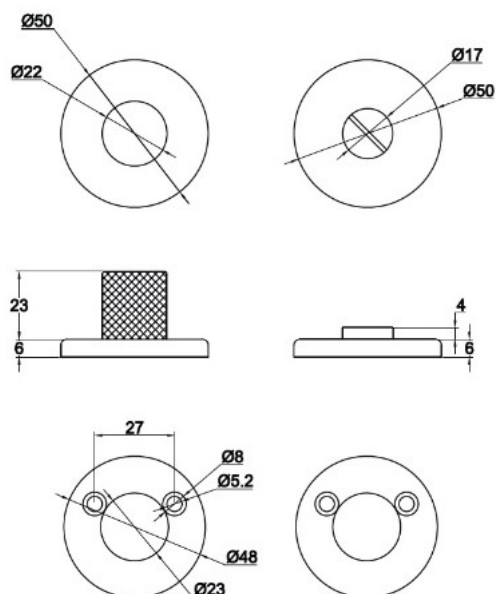

PRODUCT SHEET

Description:

Thumbturn & Release "House" SS-Look, SS-304, W/O Indicator, F/38-45mm Doors, CC:27mm
Mounting Plate, 2 Pcs. Cut Off, Screws M4x60mm + 2 Pcs. Sleeve Nuts M4x16mm, 1 Pcs 5x5x60mm,
Spindle, 1 Pcs 8x8x60mm Spindle

Item number:

22.23.306-0

Units	Box	Carton	HS Code	Barcode
Set	1	9	8302411000	 5704866521352

SISO A/S

Mileparken 11
DK-2740 Skovlunde
Denmark
VAT: 24786013

Phone +45 45 830 900

www.siso.dk
siso@siso.dk

Danske Bank
Nytorv Branch
Copenhagen
SWIFT: DABADKKK

Account no.
4180 3112 112936
IBAN Account
DK7230003112112936